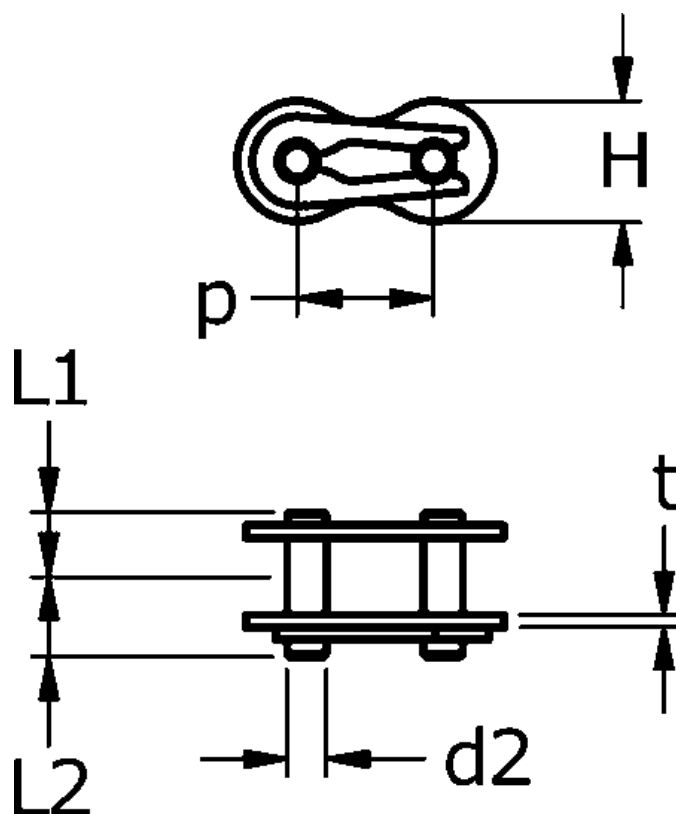

Article number: 61001120061

Description: Connecting link 5/8 x 3/8 simplex 10B-1
St. steel

Measures

Breaking power = 11600

C = 19.5

d = 5.08

D = -

For chain size = 5/8

For chain type = 10 B-1

L1 = 9.55

L2 = 11.25

P = 15,875

W = -